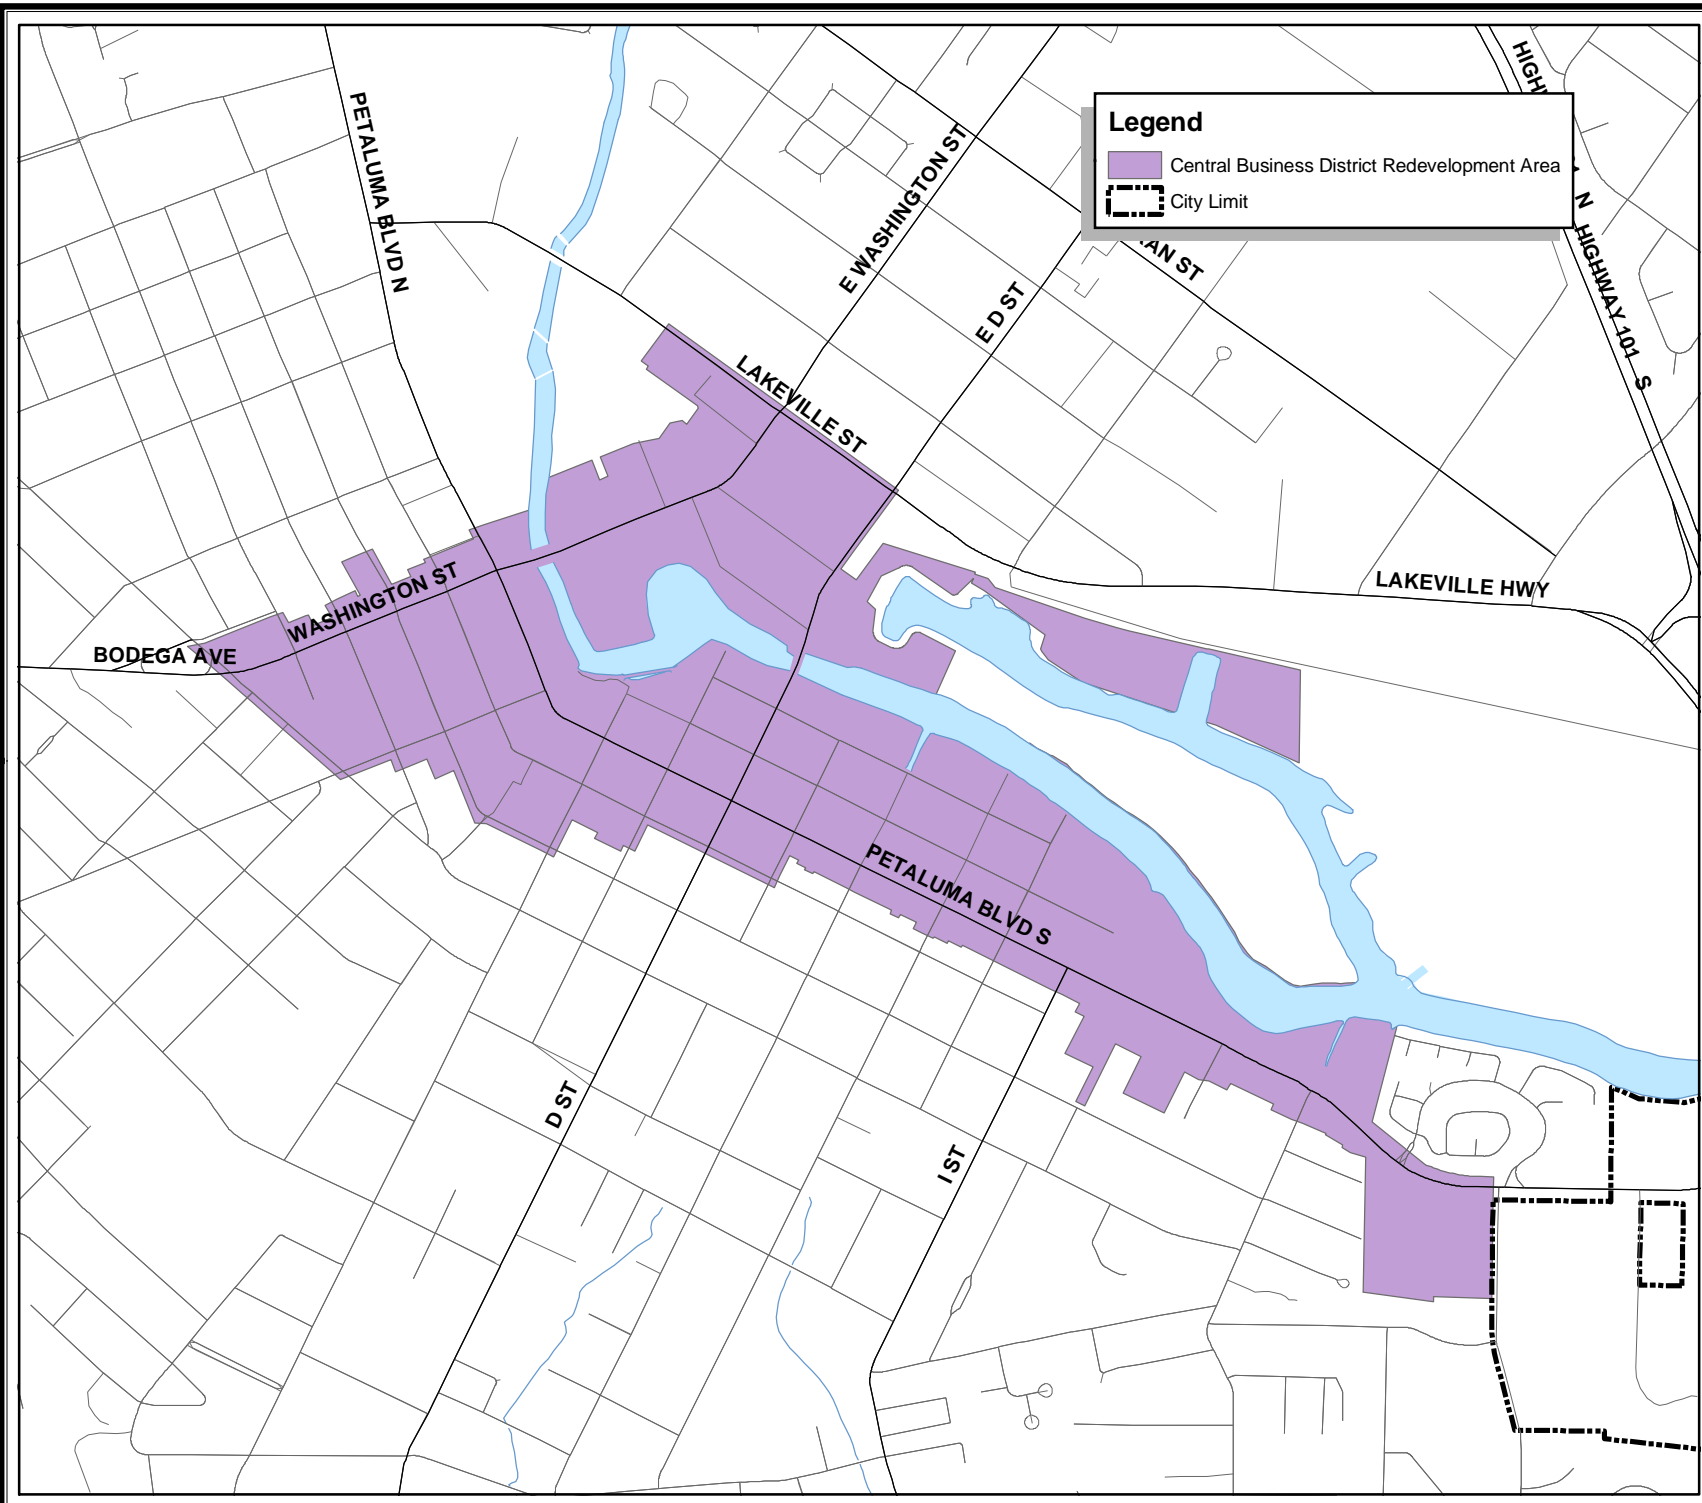

CENTRAL
BUSINESS DISTRICT
REDEVELOPMENT
AREA

CITY OF PETALUMA
CALIFORNIA

Legend

- Central Business District Redevelopment Area
- City Limit