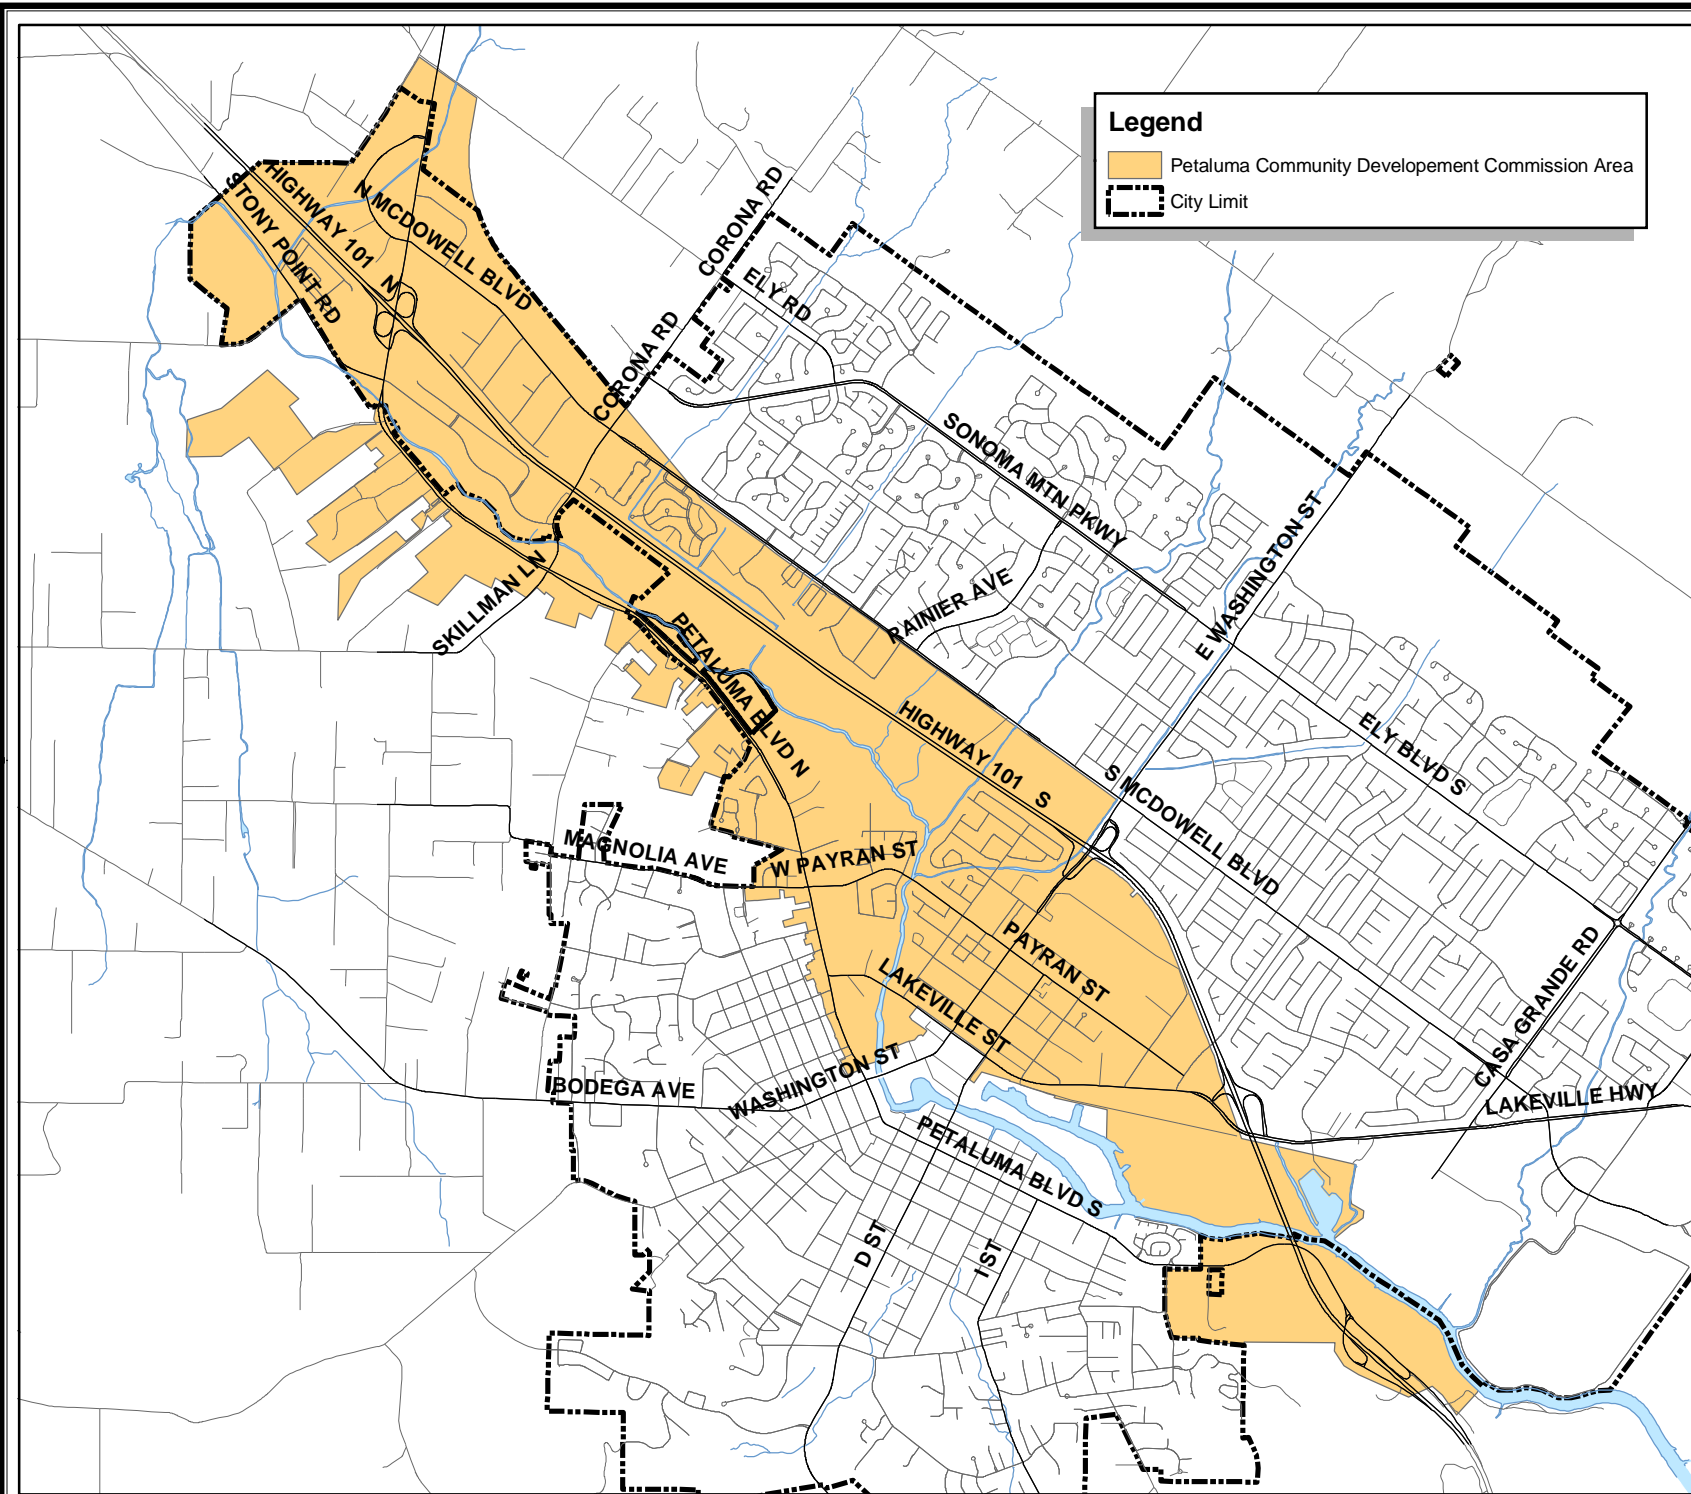

PETALUMA  
COMMUNITY  
DEVELOPMENT  
COMMISSION  
REDEVELOPMENT  
AREA

CITY OF PETALUMA  
CALIFORNIA

**Legend**

-  Petaluma Community Development Commission Area
-  City Limit

GIS Division  
July 22, 2003

DISCLAIMER: This map was prepared and compiled via electronic means using the best available information. It is provided as a representation of current information and is not intended to be used as a substitute for a professional survey. The City of Petaluma, CA and its officers, the members of the Board of Supervisors, the City Manager, and the employees of the City of Petaluma do not warrant or guarantee the accuracy of the information shown on this map. The City of Petaluma and its employees, including the GIS Division, do not assume any liability for any losses or damages, including consequential damages, arising from the use of this map or any other products for which this map was not intended.