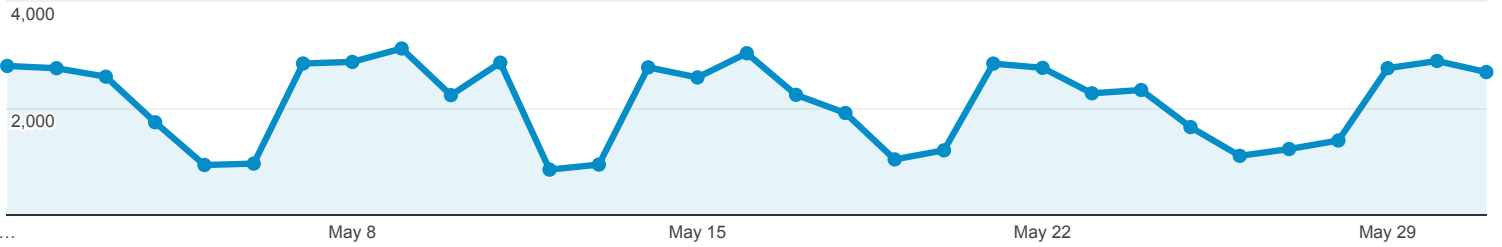

Pages

All Users
100.00% Pageviews

May 1, 2018 - May 31, 2018

Explorer

Pageviews

| Page | Pageviews | Unique Pageviews | Avg. Time on Page | Entrances | Bounce Rate | % Exit | Page Value |
|-----------------------------|---|---|---|---|---|---|---|
| | 65,924 % of Total: 100.00% (65,924) | 39,903 % of Total: 100.00% (39,903) | 00:01:05 Avg for View: 00:01:05 (0.00%) | 23,874 % of Total: 100.00% (23,874) | 47.38% Avg for View: 47.38% (0.00%) | 36.21% Avg for View: 36.21% (0.00%) | \$0.00 % of Total: 0.00% (\$0.00) |
| 1. /index.html | 5,860 (8.89%) | 4,964 (12.44%) | 00:00:53 | 4,664 (19.54%) | 40.99% | 39.13% | \$0.00 (0.00%) |
| 2. /police/index.html | 3,871 (5.87%) | 1,529 (3.83%) | 00:00:27 | 1,272 (5.33%) | 5.58% | 26.07% | \$0.00 (0.00%) |
| 3. /parksnrec/index.html | 3,107 (4.71%) | 1,063 (2.66%) | 00:00:40 | 669 (2.80%) | 4.93% | 19.79% | \$0.00 (0.00%) |
| 4. /cclerk/archives.html | 2,236 (3.39%) | 1,796 (4.50%) | 00:04:11 | 1,173 (4.91%) | 79.71% | 70.39% | \$0.00 (0.00%) |
| 5. /cdd/building.html | 2,060 (3.12%) | 671 (1.68%) | 00:00:23 | 356 (1.49%) | 2.81% | 14.47% | \$0.00 (0.00%) |
| 6. /cdd/planning.html | 1,893 (2.87%) | 657 (1.65%) | 00:00:25 | 274 (1.15%) | 4.01% | 12.52% | \$0.00 (0.00%) |
| 7. /parksnrec/pet-swim.html | 1,754 (2.66%) | 1,240 (3.11%) | 00:01:39 | 1,129 (4.73%) | 59.52% | 56.56% | \$0.00 (0.00%) |
| 8. /hr/opportunities.html | 1,721 (2.61%) | 1,266 (3.17%) | 00:01:19 | 768 (3.22%) | 64.71% | 63.51% | \$0.00 (0.00%) |
| 9. /parksnrec/brochure.html | 1,587 (2.41%) | 995 (2.49%) | 00:02:04 | 302 (1.26%) | 57.62% | 41.08% | \$0.00 (0.00%) |
| 10. /cdd/inspection.html | 1,578 (2.39%) | 500 (1.25%) | 00:01:17 | 379 (1.59%) | 6.60% | 28.39% | \$0.00 (0.00%) |