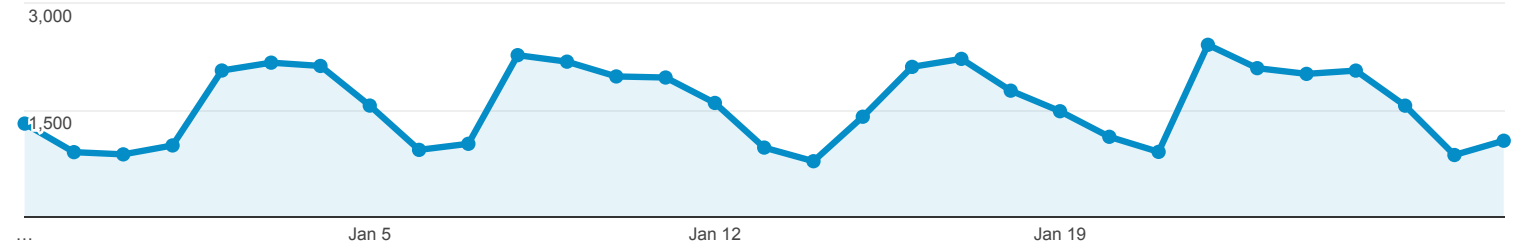

Pages

All Users
100.00% Pageviews

Dec 29, 2017 - Jan 28, 2018

Explorer

Pageviews

Page	Pageviews	Unique Pageviews	Avg. Time on Page	Entrances	Bounce Rate	% Exit	Page Value
	48,677 % of Total: 100.00% (48,677)	32,550 % of Total: 100.00% (32,550)	00:01:15 Avg for View: 00:01:15 (0.00%)	20,047 % of Total: 100.00% (20,047)	52.02% Avg for View: 52.02% (0.00%)	41.18% Avg for View: 41.18% (0.00%)	\$0.00 % of Total: 0.00% (\$0.00)
1. /index.html	5,426 (11.15%)	4,548 (13.97%)	00:00:55	4,280 (21.35%)	40.65%	39.42%	\$0.00 (0.00%)
2. /police/index.html	3,449 (7.09%)	1,422 (4.37%)	00:00:32	1,228 (6.13%)	6.43%	28.53%	\$0.00 (0.00%)
3. /parksnrec/index.html	1,861 (3.82%)	700 (2.15%)	00:00:36	480 (2.39%)	5.62%	19.24%	\$0.00 (0.00%)
4. /hr/opportunities.html	1,842 (3.78%)	1,367 (4.20%)	00:01:04	913 (4.55%)	66.92%	65.69%	\$0.00 (0.00%)
5. /cclerk/archives.html	1,488 (3.06%)	1,258 (3.86%)	00:05:06	760 (3.79%)	83.42%	77.02%	\$0.00 (0.00%)
6. /wrcd/utilitybilling.html	1,352 (2.78%)	1,071 (3.29%)	00:01:55	683 (3.41%)	68.23%	64.79%	\$0.00 (0.00%)
7. /hr/index.html	1,330 (2.73%)	473 (1.45%)	00:00:11	102 (0.51%)	0.98%	5.26%	\$0.00 (0.00%)
8. /pubworks/refuse.html	1,209 (2.48%)	967 (2.97%)	00:02:36	898 (4.48%)	75.28%	73.70%	\$0.00 (0.00%)
9. /firedept/index.html	1,152 (2.37%)	427 (1.31%)	00:00:38	330 (1.65%)	6.97%	22.48%	\$0.00 (0.00%)
10. /parksnrec/brochure.html	972 (2.00%)	636 (1.95%)	00:02:04	122 (0.61%)	74.59%	45.27%	\$0.00 (0.00%)