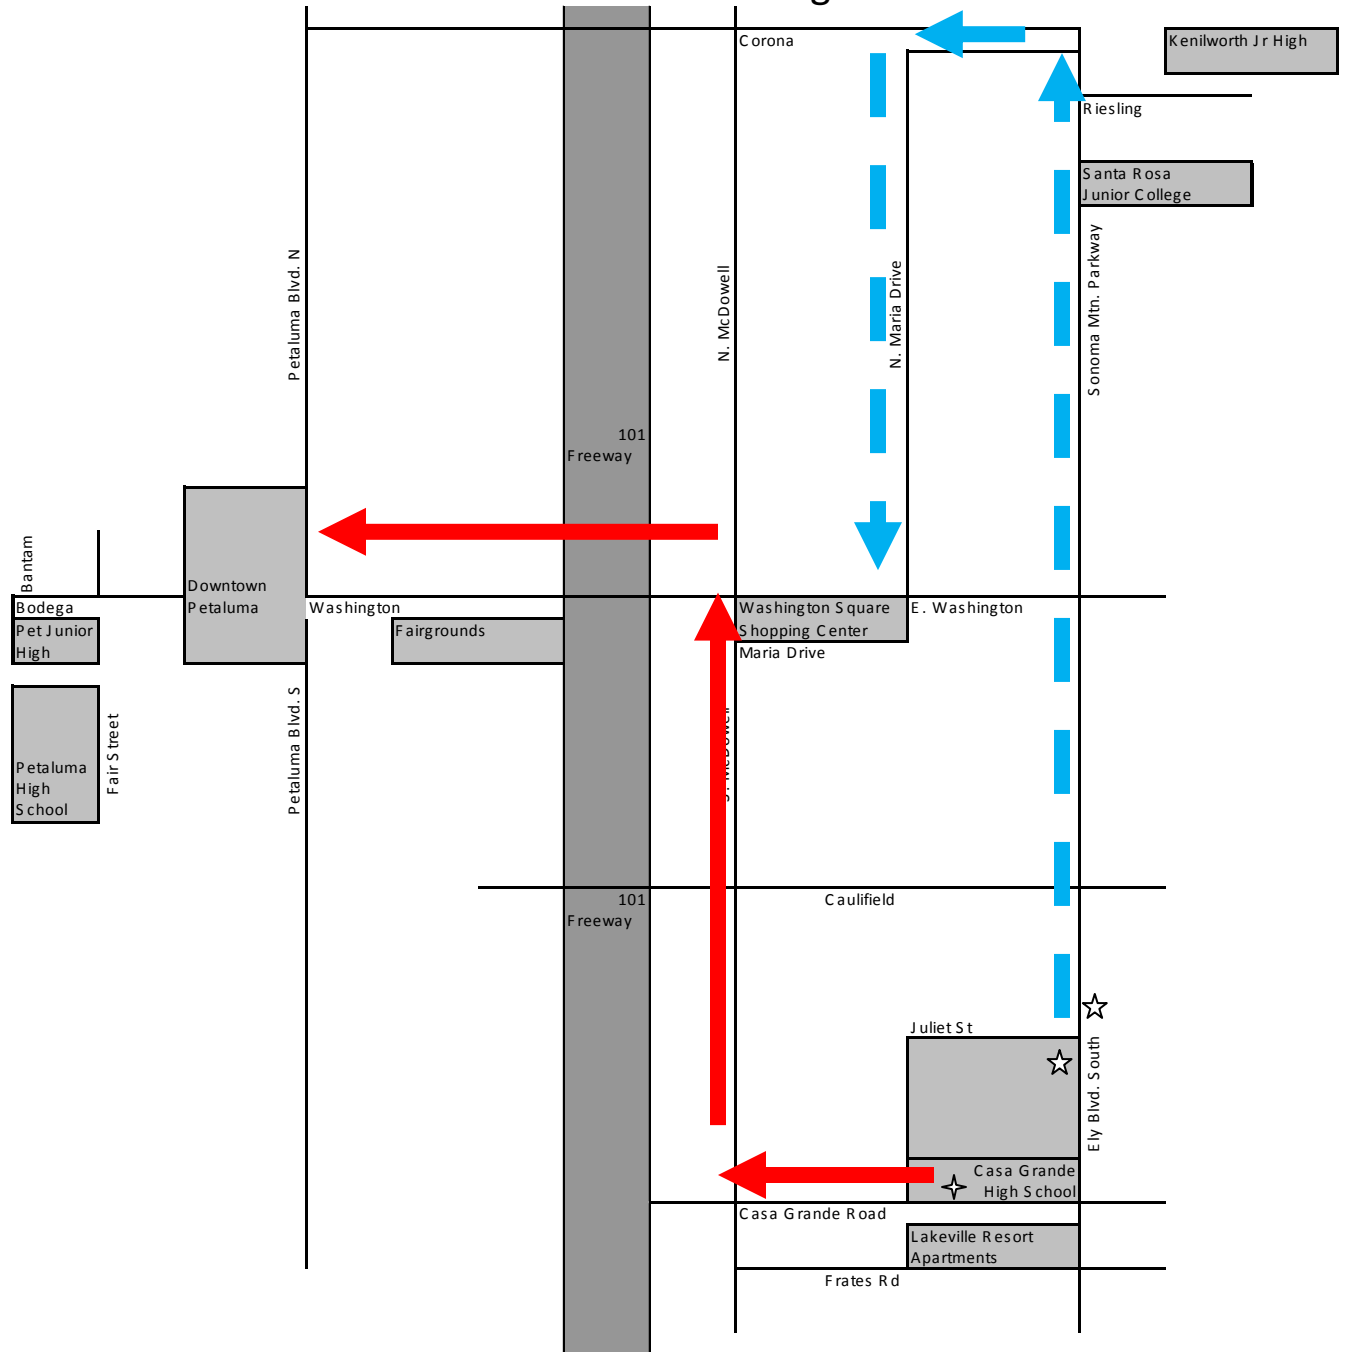

PM Afternoon transit connections FROM Casa Grande High School

Petaluma Transit Info for Casa Grande High School Students!

☆ ✦ = Bus Stop Location

Destination: ☆

Ely Blvd South
Sonoma Mtn. Parkway
Kenilworth Jr. High Area & N. Maria

Take 3N/S Tripper next to Casa Grande HS (on ELY) at 3:10PM (best option) or

3S ACROSS Ely at 3:35PM, 4:35pm, and 5:35pm

Destination: ✦

S. McDowell
Washington Square
Downtown/Westside
Regular 3N on Casa Grande Road (front of school) at 3:24PM, 4:24PM, and 5:24pm

AM Transit Connections TO Casa Grande High School

Petaluma Transit Info for Casa Grande High School Students!

☆ ✦ = Bus Stop Location

Origin Area: ☆ ✦
 Ely Blvd South
 Sonoma Mtn. Parkway
 Kenilworth Jr.High Area & N. Maria
**Regular 3N on Maria, Sonoma Mtn
 Parkway, and Ely**

Origin Area: ✦ ✦
 S. McDowell
 Washington Square
 Downtown/Westside
**Regular 3S Downtown, Washington Blvd,
 Washington Square, and S. McDowell**