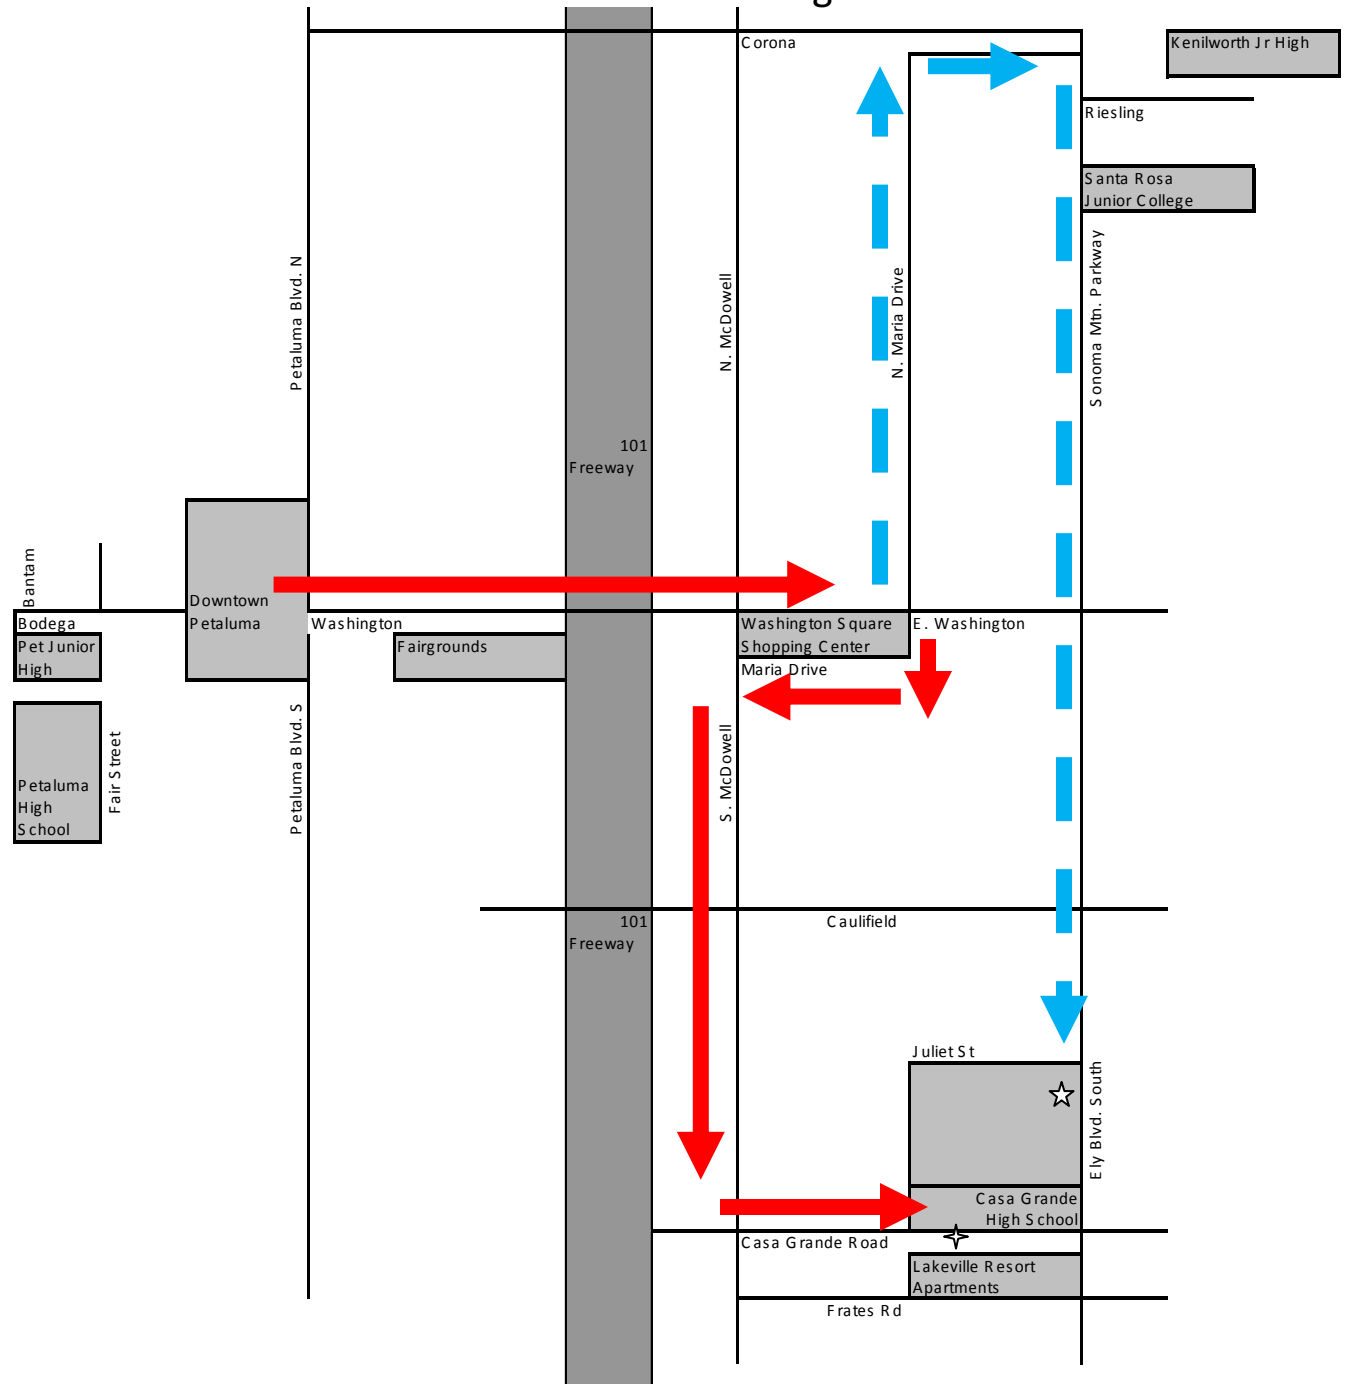

Take 3N/S Tripper next to Casa Grande HS (on ELY) at 3:10PM (best option) or

3S ACROSS Ely at 3:35PM, 4:35pm, and 5:35pm

Destination: ✦

S. McDowell
Washington Square
Downtown/Westside
Regular 3N on Casa Grande Road (front of school) at 3:24PM, 4:24PM, and 5:24pm

AM Transit Connections TO Casa Grande High School

Petaluma Transit Info for Casa Grande High School Students!

☆ ✦ = Bus Stop Location

Origin Area: ☆ ✦
 Ely Blvd South
 Sonoma Mtn. Parkway
 Kenilworth Jr.High Area & N. Maria
**Regular 3N on Maria, Sonoma Mtn
 Parkway, and Ely**

Origin Area: ✦ ✦
 S. McDowell
 Washington Square
 Downtown/Westside
**Regular 3S Downtown, Washington Blvd,
 Washington Square, and S. McDowell**