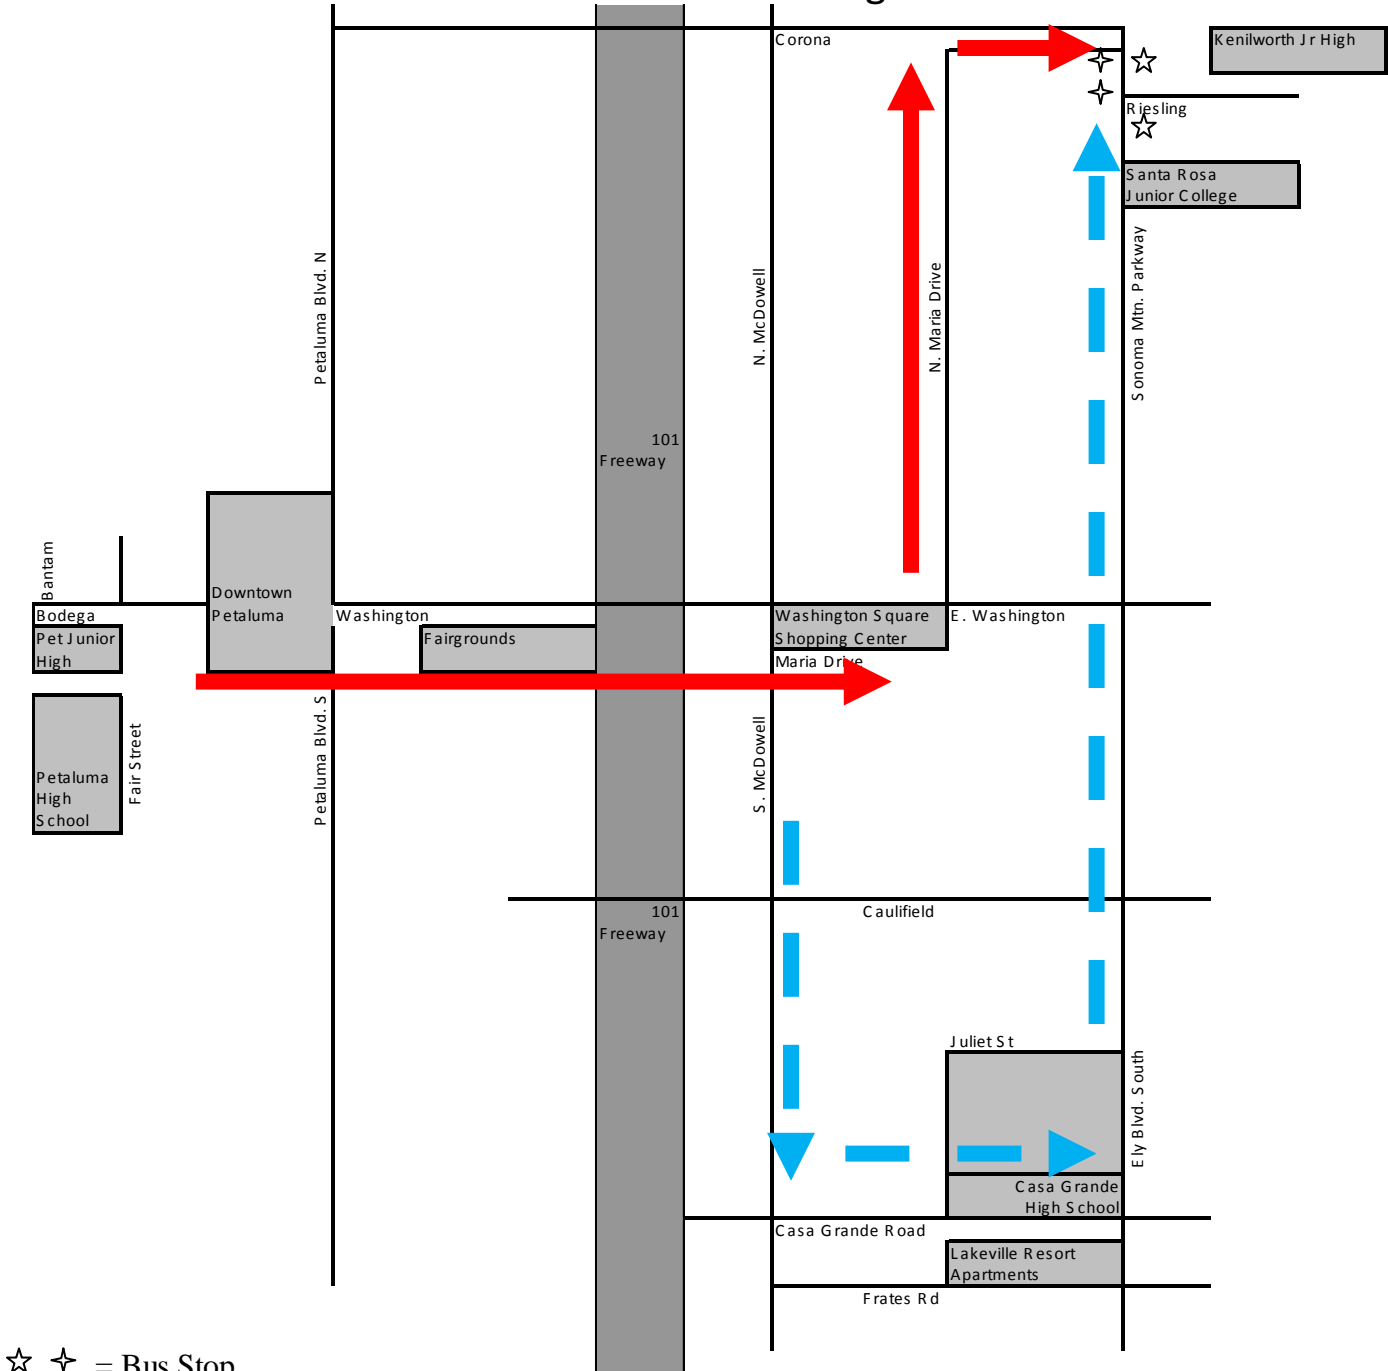

AM (Morning) Transit Connections TO Kenilworth Jr. High School !!

Petaluma Transit Info for Kenilworth Jr. High School Students!

☆ ✦ = Bus Stop

Origin Area: ☆ ← — — — — —
Sonoma Mtn Parkway
Ely Blvd South
Casa Grande High Area

Origin Area: ✦ ← — — — — —
Maria Avenue
Washington Square
Downtown/Westside

Take 3S on McDowell and Casa Grande Road, y Ely/Sonoma Mtn. Parkway and North Maria

Take 3N in Downtown, Washington Blvd, and North Maria