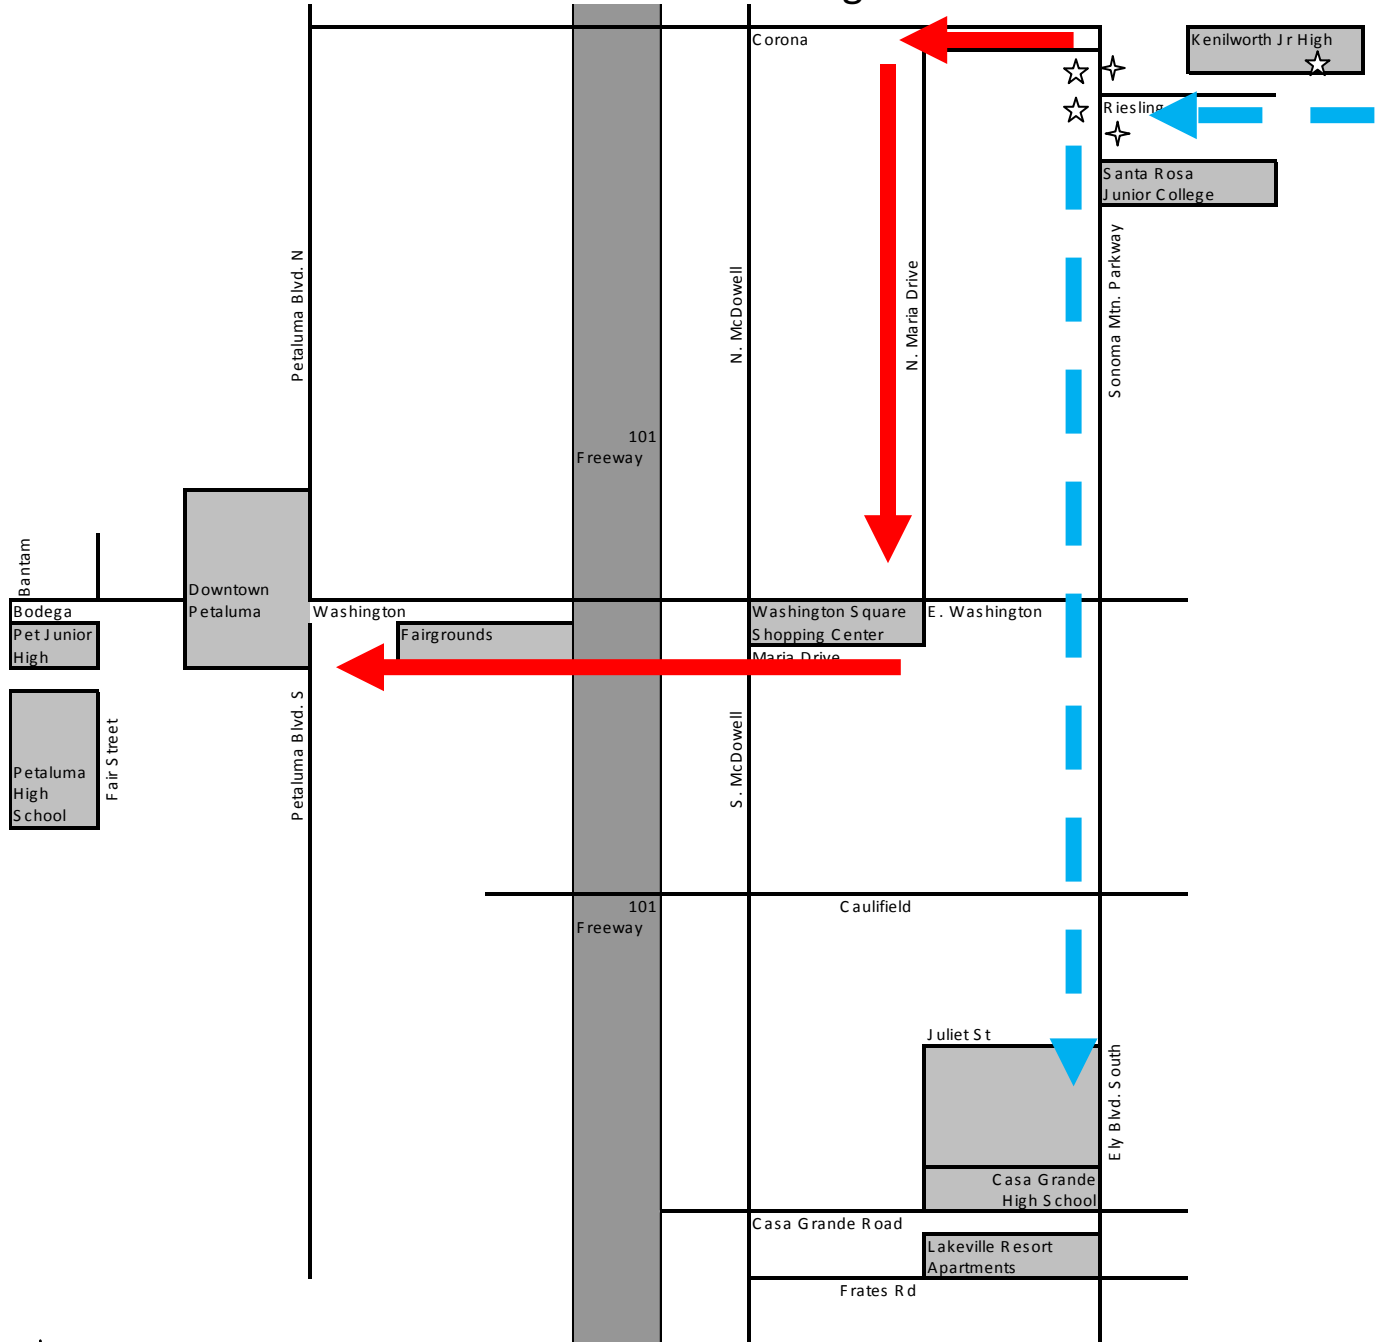

PM (After School) Transit Connections for Kenilworth Jr. High Students!!

Petaluma Transit Info for Kenilworth Jr. High School Students!

☆ ✦ = Bus Stop

Destination: ☆ ✦ ← — — — — —
Sonoma Mtn Parkway

Ely Blvd South
Casa Grande High Area
Take 3N/S Tripper next to Kenilworth (on Dover) at 2:35PM (best option) or 3N ACROSS Sonoma Parkway at 3:13PM

Destination: ✦ ← — — — — —
Maria Avenue

Washington Square
Downtown/Westside
Take Regular 3S on Sonoma Mountain Pkwy (G&G & Leghorn Park side of street) at 2:45PM, 3:24PM, 3:45PM